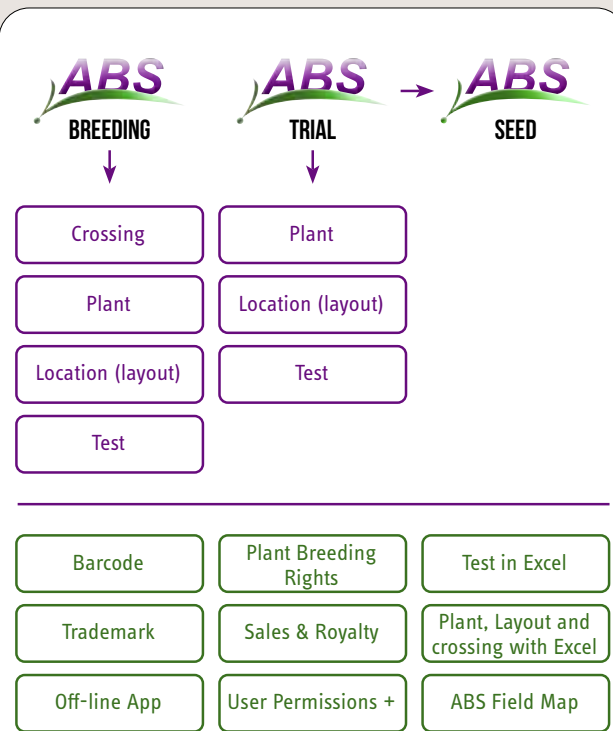

ABS BREEDING

ABS BREEDING is the web-based solution for breeding companies that want to have their data organized, centralized and easily accessible.

ABS Breeding can be delivered in 3 categories:

- Breeding
- Trials
- Field map

Additional modules can be added to expand the solution.

The purple modules are the basic modules for ABS Breeding. The green modules are additional to the basic modules and can be added upon request. ABS Field Map can be bought and used as a stand-alone module. It is a tool to map field data based on Google Maps' coordinates of all your field locations.

Module	Functionality
Crossing	Registration and monitoring all crossing activities (father/mother line, results, etc).
Plant	Registration of all plant material
Location (Layout)	Registration of all plants with a very accurately defined location (to the squared centimeter)
Test	Registration of all trials and results

Our customers are world-leading companies in their sector and are mostly active in field crops, vegetables and flowers. The software can handle all product types such as seeds, bulbs, plugs and composed products.